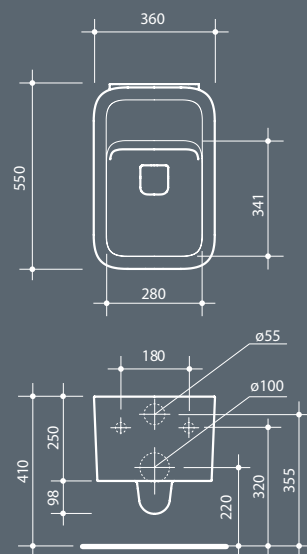

Подвесной унитаз из санфаянса с крепежными элементами. Без крышки-сиденья.

Wall hung ceramic wc with hardware included. Without seat.

Установка Installation Подвесная Wall-hung

Размеры Dimensions 55 X 36 x25h cm

Вес Weight 27,50 kg

Смыв Drainage 4,50 Lt

Крепеж Hardware Включен Included

Паллета 100 x 120 x 120h 15 pz.
100 x 120 x 220h 25 pz.
80 x 120 x 180h 16 pz.

Коллекция CAMEO

Подвесной унитаз Cameo

СКЛАДСКАЯ ПРОГРАММА

Артикул/Code

Подвесной унитаз
Wall-Hung WC

CMW02 A

Сиденье/Seat • EASY REMOVE

CW3SE A

225

Быстросъемная крышка-сиденье с мягким закрыванием из дюропласта, для коллекции CAMEO

3,00 kg

Soft-close seat in thermosetting resin for CAMEO collection.